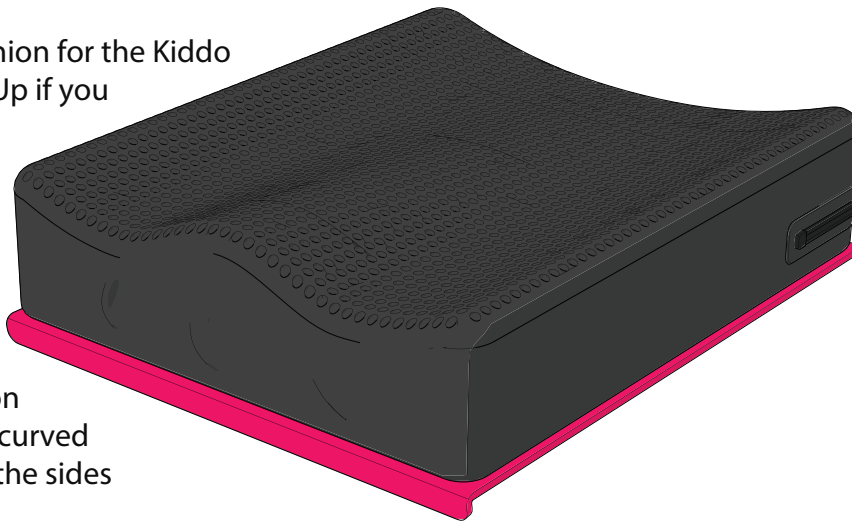

## Anatomic seat for Space and Up

Choose this cushion for the Kiddo Space or Kiddo Up if you are looking for a comfortable cushion. Light anatomic formed seat cushion with light threshold (1cm). Abduction at the front and curved upholstery at the sides

This seat cushion is upholstered in black, hard-wearing fabric on the sides and a breathable fabric on the top.

**No need to fill in the measurements!** The right size for the cushion is automatically created from the specified dimensions of the seat depth and seat width on the order form.