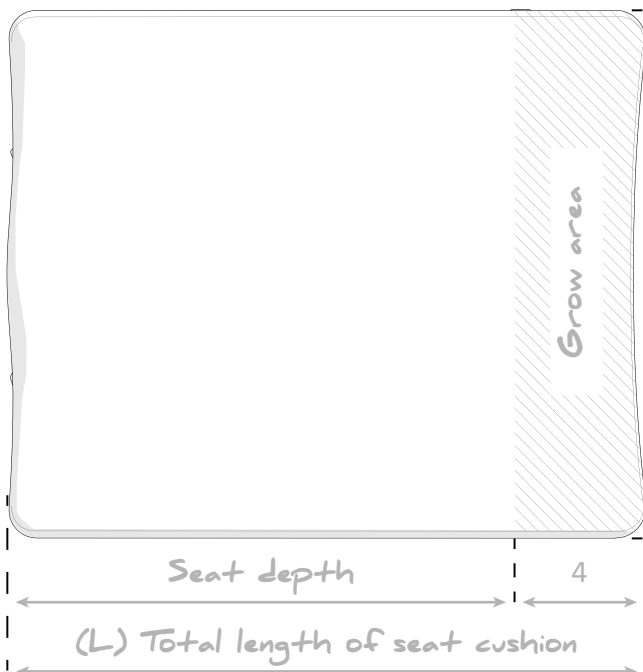

This seat cushion is upholstered in black, hard-wearing fabric on the sides and a breathable fabric on the top.

**No need to fill in the measurements!** The right size for the cushion is automatically created from the specified dimensions of the seat depth and seat width on the order form.

If you want a different kind of seat cushion? Then fill in one of the other measurement forms below.

Measurement form: F10.2  
Abduction wedge / pommel

Measurement form F10.3  
Ergo-seat cushion

Measurement form: F10.4  
Saddle seat / abduction pommel

Size	Description	Value (cm)
B	Total width of the seat cushion	= Seat width (orderform)
L	Diepte van het complete zitkussen	= Seat depth + 4 cm (orderform)