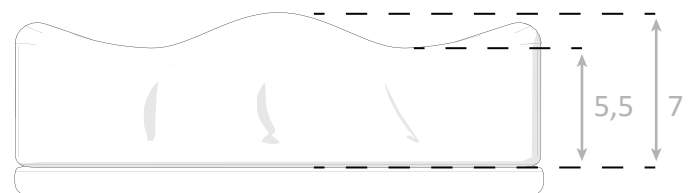

This seat cushion is upholstered in black, hard-wearing fabric on the sides and a breathable fabric on the top.

**No need to fill in the measurements!** The right size for the cushion is automatically created from the specified dimensions of the seat depth and seat width on the order form.

If you want a different kind of seat cushion? Then fill in one of the other measurement forms below.

Measurement form: F10.2  
Abduction wedge / pommel

Measurement form F10.3  
Ergo-seat cushion

Measurement form: F10.4  
Saddle seat / abduction pommel

Size	Description	Value (cm)
B	Total width of the seat cushion	= Seat width (orderform)
L	Diepte van het complete zitkussen	= Seat depth + 4 cm (orderform)