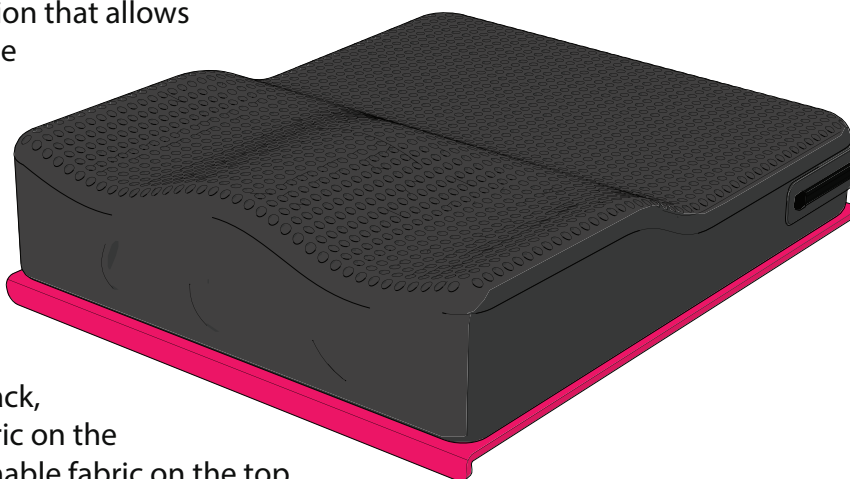

Measurement form F10.3

Ergo-seat cushion for Space and Up

Choose this seat cushion for the Kiddo Space or Kiddo Up if you are looking for a comfortable cushion that allows you to improve the seating position of the child, by determining the threshold at the front.

This ergo-seat cushion is upholstered in black, hard-wearing fabric on the sides and a breathable fabric on the top.

Please fill in the table below and add the form to the order.

If you want a different kind of seat cushion? Then fill in one of the other measurement forms below.