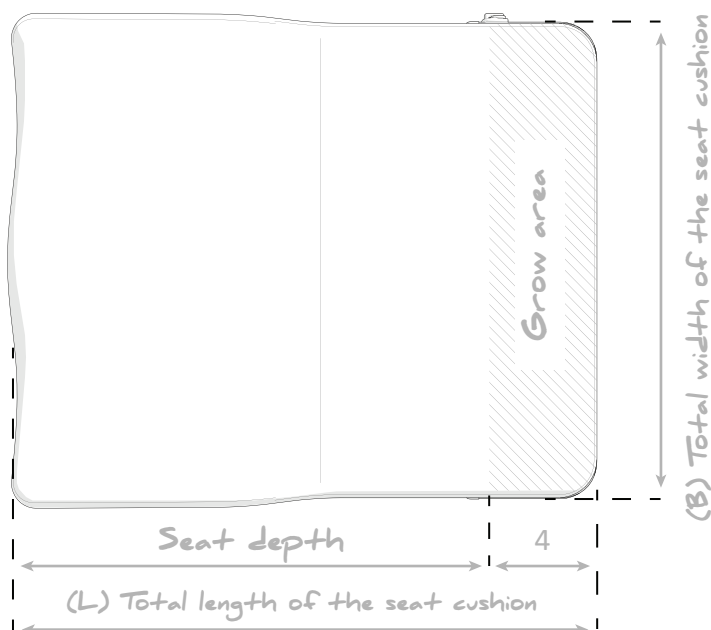

Measurement form F10.3

Ergo-seat cushion for Space and Up

Choose this seat cushion for the Kiddo Space or Kiddo Up if you are looking for a comfortable cushion that allows you to improve the seating position of the child, by determining the threshold at the front.

This ergo-seat cushion is upholstered in black, hard-wearing fabric on the sides and a breathable fabric on the top.

Please fill in the table below and add the form to the order.

If you want a different kind of seat cushion? Then fill in one of the other measurement forms below.

Measurement form: F10.1
Anatomic seat cushion

Measurement form: F10.2
Abduction wedge / pommel

Measurement form: F10.4
Saddle seat / abduction pommel

Size	Description	Value (cm)
B	Total width of the seat cushion	= Seat width (orderform)
L	Total length of the seat cushion	= Seat depth + 4 cm (orderform)
Ld	Length of the threshold	
Hd	Height of the threshold	