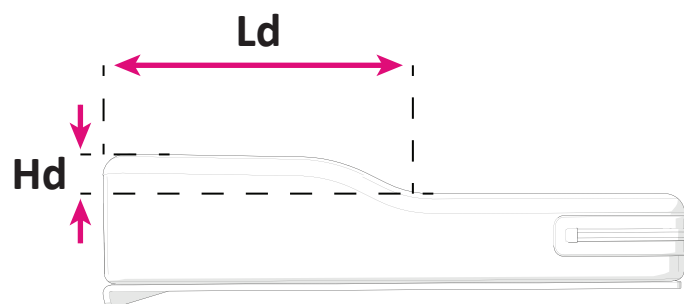

Measurement form F10.3

Ergo-seat cushion for Space and Up

Choose this seat cushion for the Kiddo Space or Kiddo Up if you are looking for a comfortable cushion that allows you to improve the seating position of the child, by determining the threshold at the front.

This ergo-seat cushion is upholstered in black, hard-wearing fabric on the sides and a breathable fabric on the top.

Please fill in the table below and add the form to the order.

If you want a different kind of seat cushion? Then fill in one of the other measurement forms below.

Measurement form: F10.1
Anatomic seat cushion

Measurement form: F10.2
Abduction wedge / pommel

Measurement form: F10.4
Saddle seat / abduction pommel

Size	Description	Value (cm)
B	Total width of the seat cushion	= Seat width (orderform)
L	Total length of the seat cushion	= Seat depth + 4 cm (orderform)
Ld	Length of the threshold	
Hd	Height of the threshold	