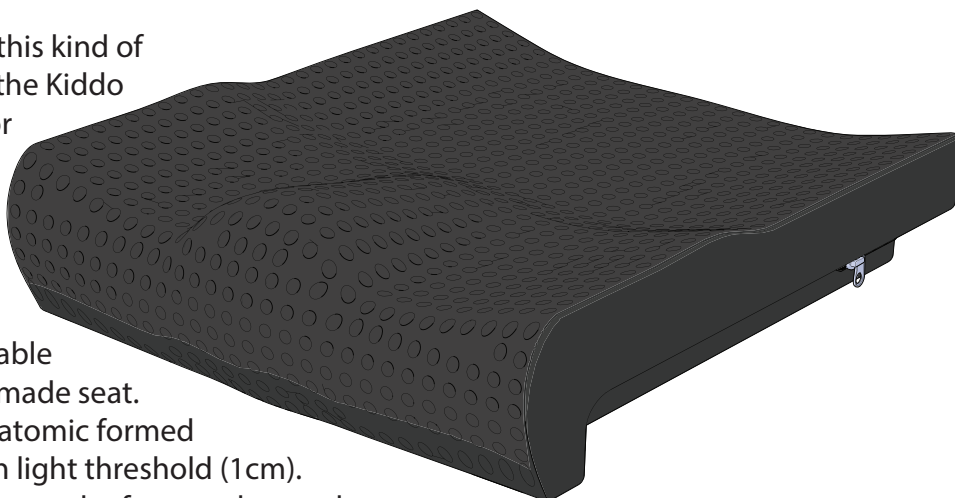

Measurement form F4

Standard anatomic seat for Classic and Tilt

Choose this kind of seat for the Kiddo Classic or Kiddo Tilt if you are looking for a comfortable custom made seat. Light anatomic formed seat with light threshold (1cm). Abduction at the front and curved upholstery at the sides.

This anatomic seat is upholstered in hard-wearing fabric on the sides and a breathable fabric on the top. Other fabrics can be chosen in the order form.

The right size for the seat is automatically created from the specified dimensions of the seat width and seat depth on the order form.

No need to fill in the measurements!

If you want a different kind of back? Then fill in one of the other measurement forms below.

Measurement form F5.1 / 5.2
Ergo seat or deep contour seat

Measurement form F6.1 / 6.2
Abduction wedge for Classic or Tilt