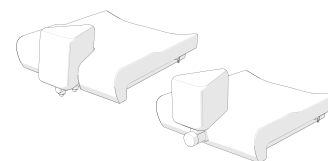

Measurement form F4

Standard anatomic seat for Classic and Tilt

Choose this kind of seat for the Kiddo Classic or Kiddo Tilt if you are looking for a comfortable custom made seat. Light anatomic formed seat with light threshold (1cm). Abduction at the front and curved upholstery at the sides.

This anatomic seat is upholstered in hard-wearing fabric on the sides and a breathable fabric on the top. Other fabrics can be chosen in the order form.

The right size for the seat is automatically created from the specified dimensions of the seat width and seat depth on the order form.

No need to fill in the measurements!

If you want a different kind of back? Then fill in one of the other measurement forms below.

Measurement form F5.1 / 5.2
Ergo seat or deep contour seat

Measurement form F6.1 / 6.2
Abduction wedge for Classic or Tilt

Measurement form F7
Saddle seat / abduction seat

| Size | Description | Value (cm) |
|------|--------------------------|---------------------------------|
| B | Total width of the seat | = Seat width (order form) |
| L | Total length of the seat | = Seat depth + 6cm (order form) |