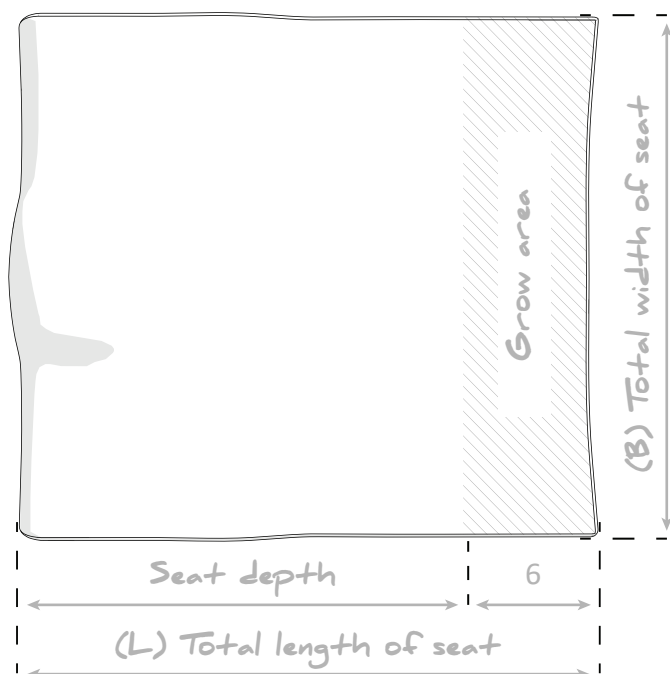

Measurement form F4

Standard anatomic seat for Classic and Tilt

Choose this kind of seat for the Kiddo Classic or Kiddo Tilt if you are looking for a comfortable custom made seat. Light anatomic formed seat with light threshold (1cm). Abduction at the front and curved upholstery at the sides.

This anatomic seat is upholstered in hard-wearing fabric on the sides and a breathable fabric on the top. Other fabrics can be chosen in the order form.

The right size for the seat is automatically created from the specified dimensions of the seat width and seat depth on the order form.

No need to fill in the measurements!

If you want a different kind of back? Then fill in one of the other measurement forms below.

Measurement form F5.1 / 5.2
Ergo seat or deep contour seat

Measurement form F6.1 / 6.2
Abduction wedge for Classic or Tilt

Measurement form F7
Saddle seat / abduction seat

| Size | Description | Value (cm) |
|------|--------------------------|---------------------------------|
| B | Total width of the seat | = Seat width (order form) |
| L | Total length of the seat | = Seat depth + 6cm (order form) |