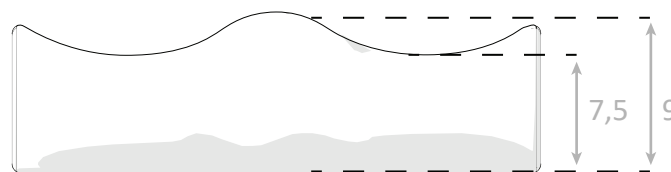

No need to fill in the measurements!

If you want a different kind of back? Then fill in one of the other measurement forms below.

Measurement form F5.1 / 5.2
Ergo seat or deep contour seat

Measurement form F6.1 / 6.2
Abduction wedge for Classic or Tilt

Measurement form F7
Saddle seat / abduction seat

| Size | Description | Value (cm) |
|------|--------------------------|---------------------------------|
| B | Total width of the seat | = Seat width (order form) |
| L | Total length of the seat | = Seat depth + 6cm (order form) |