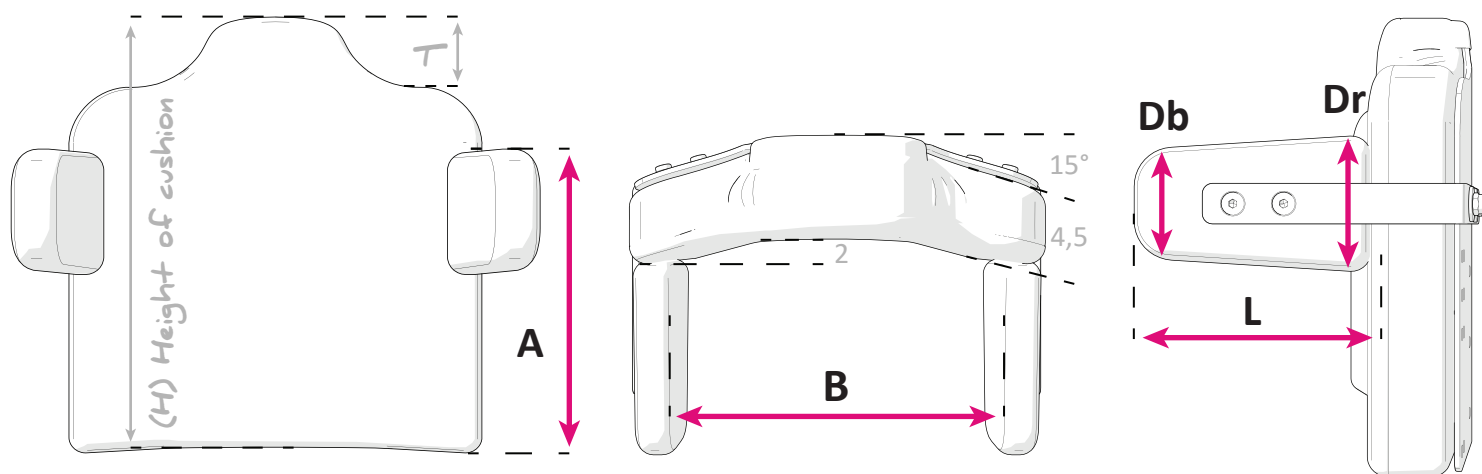

This One piece back cushion and thoracic side supports are upholstered in hard-wearing fabric on the sides and a breathable fabric on the top.

Please fill in the table below and add the form to the order.

Size	Description	Value (cm)		
H	Total height of the back cushion	= Backrest height (order form)		
T	Height of the tulip	ZB 20 - 22	ZB 22 - 31	ZB 31 - 36
		3,5	4,5	5,5
A	Difference top of the seat and side support			
B	Width between the side supports			
L	Depth of the side support			
Dr	Height of the side support (back)			
Db	height of the side support (breast side)			