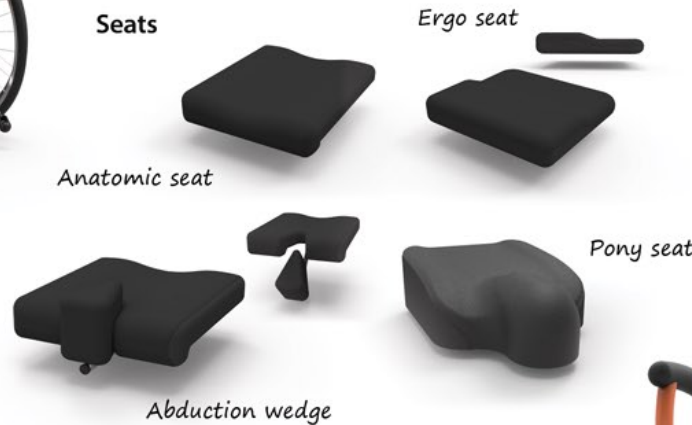

Back side with dynamic back

Seats