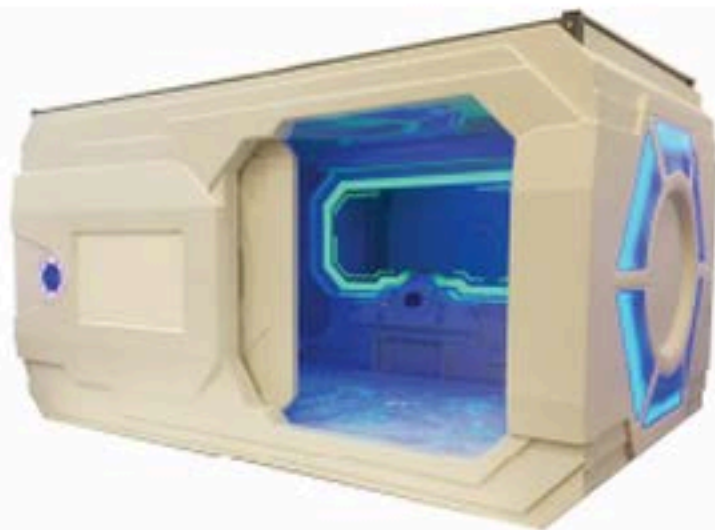

The Sensory Pod

a safe space for you

thesensorypod.ie

The Sensory Pod is a futuristic calming space for the School, College or home environment. This calming space measures 8ft long by 4ft wide and is full of amazing features as standard.

- ✔ 5 Colour Adjustable LED Ambient Mood Lighting
- ✔ Self-adjusting Temperature
- ✔ App Accessible Screen for Entertainment and Learning
- ✔ Luxury and Comfort for Relaxation, Rest and Sleep
- ✔ Inbuilt HD Bluetooth Speakers
- ✔ Highest Safety Standard
- ✔ Full Training Provided
- ✔ Interior Sensory Customisation

- > CALMING EFFECT ON USERS
- > AUTISM FRIENDLY
- > NO STRESS FOR CARER / PARENT / TEACHER
- > PROFESSIONAL, QUICK INSTALLATION
- > SAFE & COMFORTABLE ENVIRONMENT
- > APP/WIFI ACCESSIBLE

The Sensory Pod has a mood light ceiling which is calming and relaxing. It can be changed instantly to the favoured colour. The space is fun, relaxing and appealing to any child, or adult, to spend any length of time. It is already being used successfully in Special Needs environments and Universities, seeking an Autism Friendly Environment.

THE SENSORY POD IS NOW ENDORSED
WITH MURRAY'S MEDICAL EQUIPMENT

MURRAY'S.ie

The Sensory Pod
a safe space for you

thesensorypod.ie

A
**FUTURISTIC,
COOL,
STATE OF
THE ART,
INTERACTIVE,
SAFE CALMING
SPACE**

FOR ANY QUESTIONS OR TO ARRANGE A SITE ASSESSMENT OR POD EXPERIENCE: